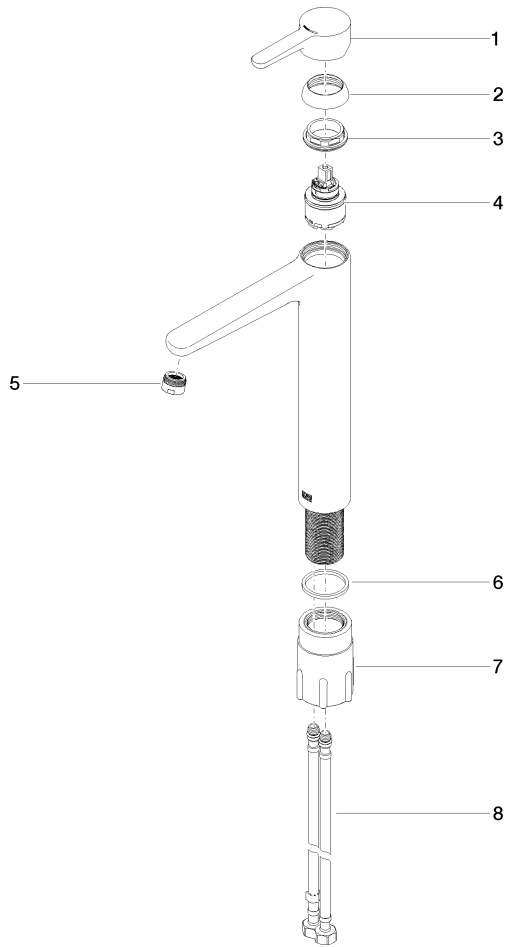

## DORNBRACHT YAMOU Single-lever basin mixer with raised base without pop-up waste - Chrome

---

33 537 831

- 180mm projection
- fixed spout
- circular, air-enriched flow
- height of mixer 288 mm
- height up to aerator 239 mm
- hole diameter 35 mm
- 2x screw-in M 8 x 1 pressure hose, leak-tested
- max. flow 6.8 l/min

Chrome

33 537 831-00

Soft Black

33 537 831-69

---

**DORNBRACHT YAMOU Single-lever basin mixer with raised base without pop-up waste - Chrome**

33 537 831  
mm [inches]

**Flow rate chart**

**Certificates**

AbP\_10171. ACS\_23 ACC NY WRAS\_240104004.  
491.

**DORNBRACHT YAMOU Single-lever basin mixer with raised base without pop-up waste - Chrome**

33 537 831

Parts for other finishes can be found here: [Soft Black](#)

**Spare parts list**

No.	Item Number	Name	Quantity used	Delivery time
1	90 20 83 002 00-00	handle	1	2
2	90 21 02 400 00-00	cover	1	2
3	90 23 10 140 00 90	nut	1	2
4	90 15 05 502 00 90	cartridge	1	2
5	90 23 01 177 00-00	aerator	1	2
6	90 14 05 082 00 90	seal	1	2
7	90 30 11 505 00 90	fixing set	1	2
8	90 30 04 115 00 90	hose	1	2