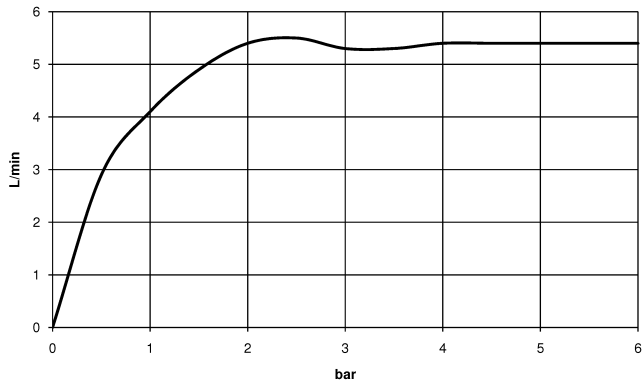

## DORNBRACHT YAMOU Single-lever basin mixer with raised base without pop-up waste - Chrome

---

33 537 831

- 180mm projection
- fixed spout
- circular, air-enriched flow
- height of mixer 288 mm
- height up to aerator 239 mm
- hole diameter 35 mm
- 2x screw-in M 8 x 1 pressure hose, leak-tested
- max. flow 6.8 l/min

Chrome

33 537 831-00

Soft Black

33 537 831-69

---

**DORNBRACHT YAMOU Single-lever basin mixer with raised base without pop-up waste - Chrome**

33 537 831  
mm [inches]

**Flow rate chart**