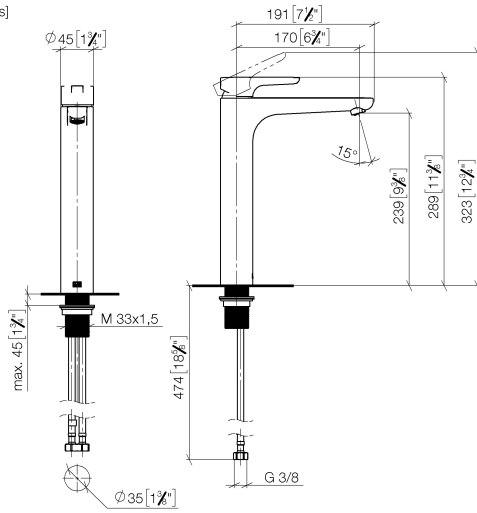

## DORNBRACHT YAMOU Single-lever basin mixer with raised base without pop-up waste - Chrome

---

33 537 831

- 180mm projection
- fixed spout
- circular, air-enriched flow
- height of mixer 288 mm
- height up to aerator 239 mm
- hole diameter 35 mm
- 2x screw-in M 8 x 1 pressure hose, leak-tested
- max. flow 6.8 l/min

Chrome

33 537 831-00

Soft Black

33 537 831-69

---

**DORNBRACHT YAMOU Single-lever basin mixer with raised base without pop-up waste - Chrome**

33 537 831  
mm [inches]

**Flow rate chart**

**Certificates**

AbP\_10171. ACS\_23 ACC NY WRAS\_240104004.  
491.

**DORNBRACHT YAMOU Single-lever basin mixer with raised base without pop-up waste - Chrome**

33 537 831

Parts for other finishes can be found here: [Soft Black](#)

**Spare parts list**

No.	Item Number	Name	Quantity used	Delivery time
1	90 20 83 002 00-00	handle	1	2
2	90 21 02 400 00-00	cover	1	2
3	90 23 10 140 00 90	nut	1	2
4	90 15 05 502 00 90	cartridge	1	2
5	90 23 01 177 00-00	aerator	1	2
6	90 14 05 082 00 90	seal	1	2
7	90 30 11 505 00 90	fixing set	1	2
8	90 30 04 115 00 90	hose	1	2